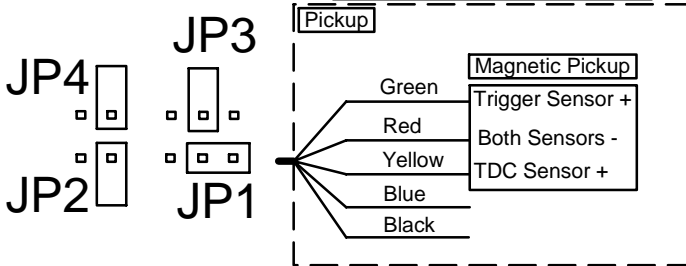

TITAN Pickup Wiring

Last Changed: 16/11/2010

Drawing Ver: 1.1

Dual Magnetic Pickup

Single Pickup

Dual Pickups

Combination Pickup

Hall / Optic Pickup

Single Pickup

Dual Pickups

Combination Pickup

Magnetic Trigger With Hall TDC Pickups