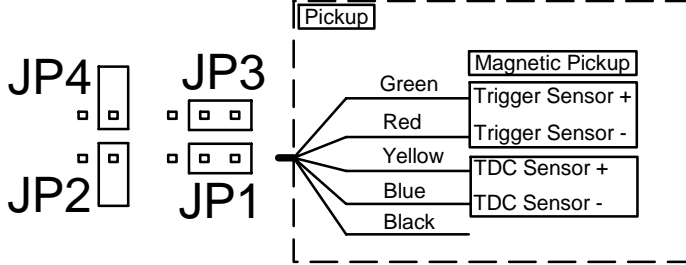

TITAN Pickup Wiring

Last Changed: 16/11/2010

Drawing Ver: 1.1

Dual Magnetic Pickup

Single Pickup

Dual Pickups

Combination Pickup

Hall / Optic Pickup

Single Pickup

Dual Pickups

Combination Pickup

Magnetic Trigger With Hall TDC Pickups